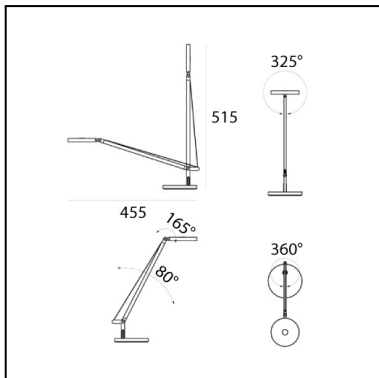

Demetra Micro Table - 2700K - Anthracite Grey

Naoto Fukasawa

IP20    Dimmbar: 

LUMINAIRE

- Watt: **6W**
- Spannung (V): **100-240V**
- Lichtstrom (lm): **241lm**
- CCT: **2700K**
- Efficiency: **49%**
- Efficacy: **40.17lm/W**
- CRI: **90**
- Dimmer Typology: **Microswitch Dimmer**

BESCHREIBUNG

Demetra micro, in the table and wall version with arm, offers the same freedom of the traditional version, i.e. utmost flexibility in directing light across space. While its power and flow are just slightly reduced compared to the classical version, it has all the same pluses in terms of operation and lighting performance. warm light tone very high Cri 90 light quality maximum performance Dimmable with microswitch located on the appliance's head, it emits warm light with a very high colour yield (Cri 90) Its dimension is therefore minimized to fit into the smallest spaces and to expand the range of potential applications of the entire Demetra family, ideal for work and hospitality locations, as well as for home use.

ARTIKELNUMMER: 1747W10A

FUNKTIONEN

- Artikelnummer: **1747W10A**
- Farbe: **Anthracite grey**
- Installation: **Tischleuchte**
- Material: **aluminium, technopolymer, zamak**
- Serie: **Design Collection**
- Anwendungsbereich: **Innenbeleuchtung**
- Lichtverteilung: **Direct**
- design: **Naoto Fukasawa**

DIMENSION

- Länge: **cm 13**
- Breite: **cm 12**
- Höhe: **cm 14**
- Breite: **cm 10**
- Durchmesser Fuß: **cm 12**
- Max Erweiterungslänge: **cm 51**
- Max Erweiterungsbreite: **cm 48**
- Glühdrahttest: **750°**